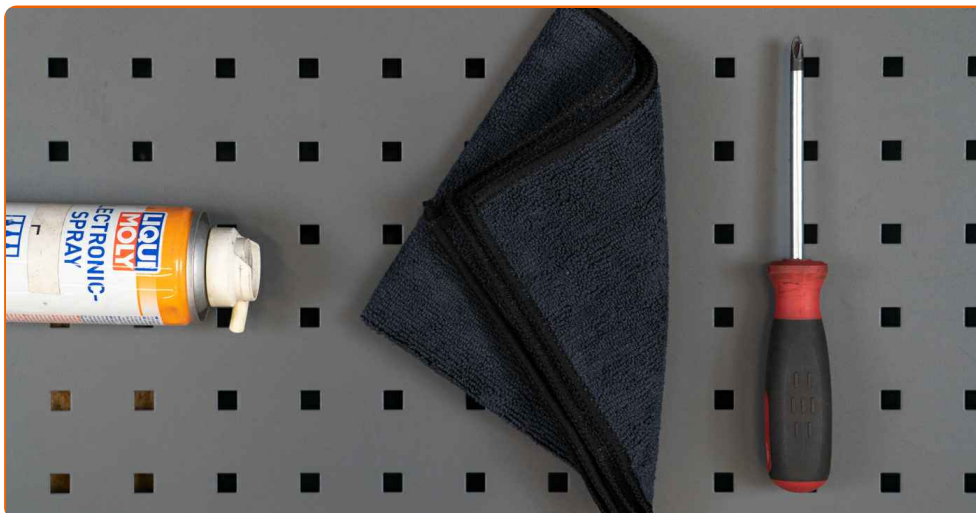

UTSKIFTING: LUFTFILTER – SEAT LEON 1M1. LISTE
MED VERKTØYET DU KAN TRENGE:

- Elektrospray
- Phillips-skrutrekker
- Mikrofiberhåndkle
- Skjermtrekk

KJØP VERKTØY